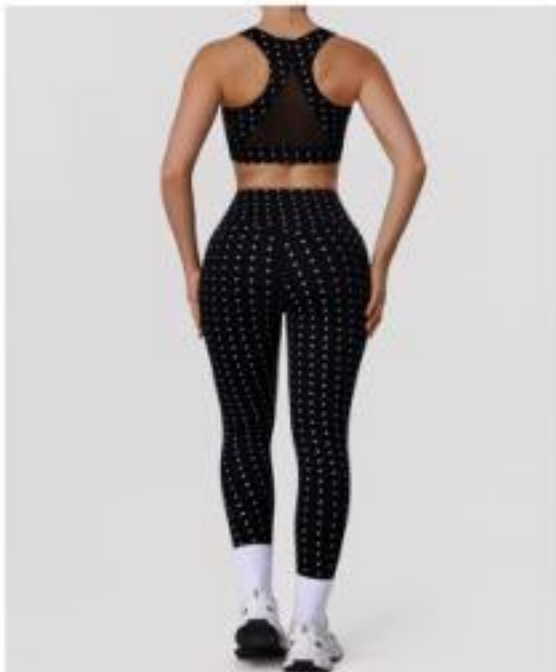

MODEL NO: LD0029# Suit

SIZE : S、 M、 L、 XL

FABRIC/WEIGHT : 75% Polyamide 25% Spandex /230g

Black

Flat size	S	M	L	XL
Length(cm)	32.5	33.5	34.5	35.5
Bust(cm)	76	80	84	88
Len(cm)	68	72	76	80

Flat size	S	M	L	XL
Length(cm)	91	93	95	97
Waist(cm)	58	62	66	70
Hip(cm)	80	84	88	92
Foot mouth(cm)	20	21	22	23