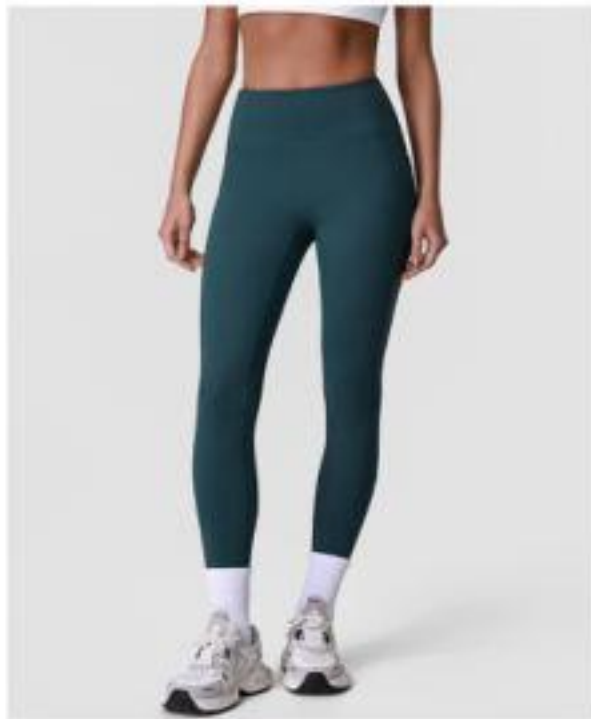

MODEL NO: LD2607# Bell-bottoms

SIZE: S、M、L、XL

FABRIC/WEIGHT: 75%Polyamide 25%Spandex/230g

Black

Brown

Flat size	S	M	L	XL
Length(cm)	105	107	109	111
Waist (cm)	58	62	66	70
Hip (cm)	80	84	88	92
Inner length (cm)	81	82.5	84	85.5

MODEL NO: sm2603# Dress

SIZE: S、M、L、XL

FABRIC/WEIGHT: 75%Polyamide 25%Spandex/230g

Red

Black

White

Flat size	S	M	L	XL
Length (cm)	82	84	86	88
Bust (cm)	76	80	84	88
Waist (cm)	70	74	78	82
Hip (cm)	92	96	100	104

MODEL NO: LD2606# Leggings

SIZE: S、M、L、XL

FABRIC/WEIGHT: 75%Polyamide 25%Spandex/230g

Peacock blue

Black

Flat size	S	M	L	XL
Length(cm)	92	94	96	98
Waist(cm)	58	62	66	70
Hip(cm)	80	84	88	92
Inner length(cm)	68	69.5	71	72.5