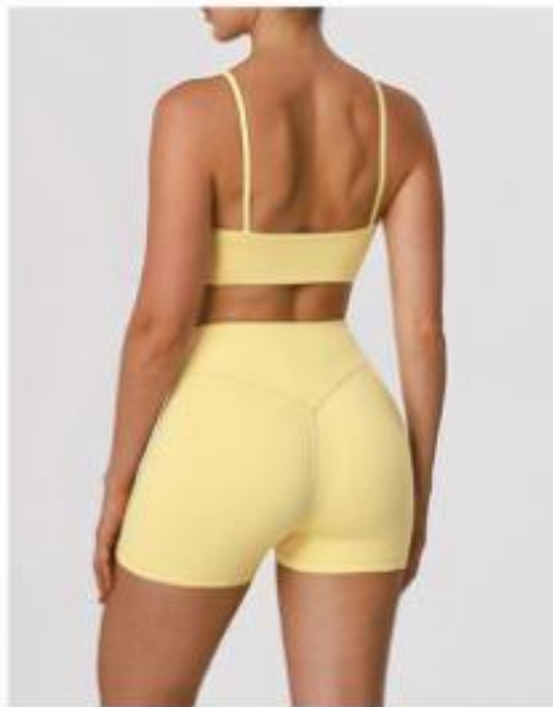

Nine red

MODEL NO: 2516# Top

SIZE: XS、S、M、L

FABRIC/WEIGHT: 75%Polyamide 25%Spandex/230g

White

Black

Flat size	XS	S	M	L
Length(cm)	22	23	24	25
Bust (cm)	68	72	76	80
Inner length(cm)	54	55	56	57

MODEL NO: sm2392# Suit