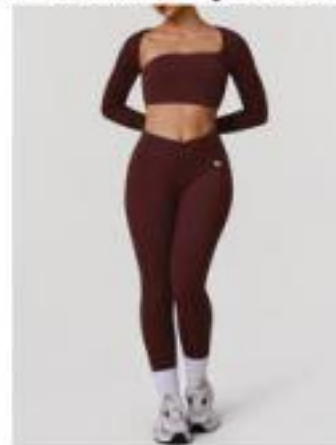

MODEL NO: LD0020# Suit

SIZE : S、 M、 L、 XL

FABRIC/WEIGHT : 75% Polyamide 25% Spandex /220g

Red

Flat size	S	M	L	XL
Length(cm)	35	36	37	38
Bust(cm)	72	76	80	84
lron(cm)	64	68	72	76

Flat size	S	M	L	XL
Length(cm)	91	93	95	97
Waist(cm)	58	62	66	70
Hip (cm)	80	84	88	92
Inner length(cm)	69	70.5	72	73.5