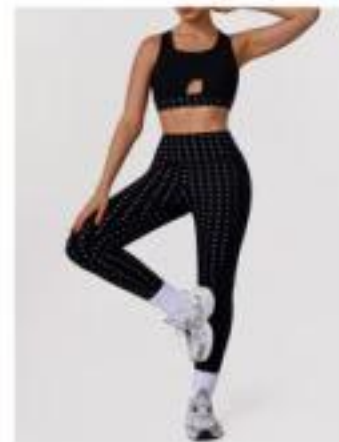

MODEL NO: LD0029# Suit

SIZE : S、 M、 L、 XL

FABRIC/WEIGHT : 75% Polyamide 25% Spandex /230g

Black

Flat size	S	M	L	XL
Length(cm)	32.5	33.5	34.5	35.5
Bust(cm)	76	80	84	88
Len(cm)	68	72	76	80

Flat size	S	M	L	XL
Length(cm)	91	93	95	97
Waist(cm)	58	62	66	70
Hip(cm)	80	84	88	92
Foot mouth(cm)	20	21	22	23