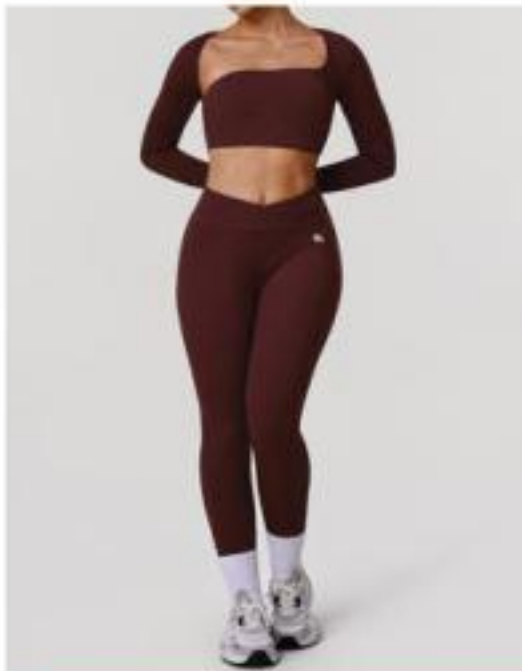

MODEL NO: LD0020# Suit

SIZE : S、 M、 L、 XL

FABRIC/WEIGHT : 75% Polyamide 25% Spandex /220g

Red

Flat size	S	M	L	XL
Length(cm)	35	36	37	38
Bust(cm)	72	76	80	84
lron(cm)	64	68	72	76

Flat size	S	M	L	XL
Length(cm)	91	93	95	97
Waist(cm)	58	62	66	70
Hip (cm)	80	84	88	92
Inner length(cm)	69	70.5	72	73.5