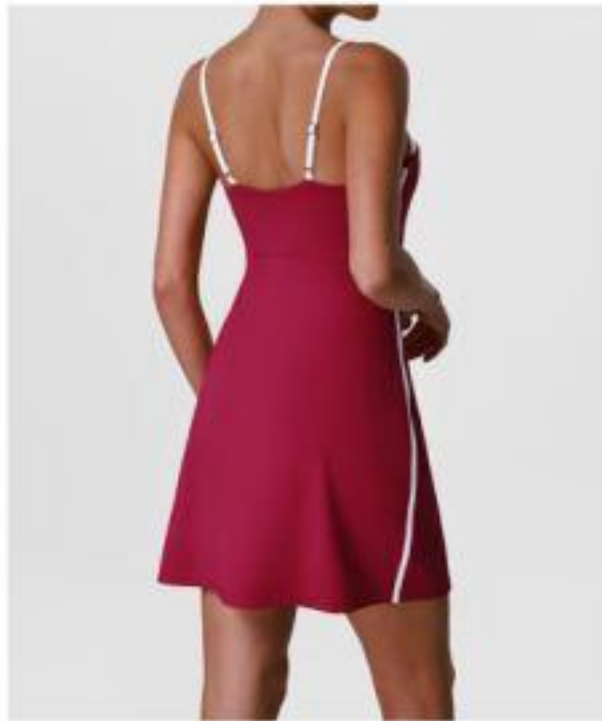

MODEL NO: LD2606# Leggings

SIZE: S、M、L、XL

FABRIC/WEIGHT: 75%Polyamide 25%Spandex/230g

Peacock blue

Black

Flat size	S	M	L	XL
Length(cm)	92	94	96	98
Waist(cm)	58	62	66	70
Hip(cm)	80	84	88	92
Inner length(cm)	68	69.5	71	72.5