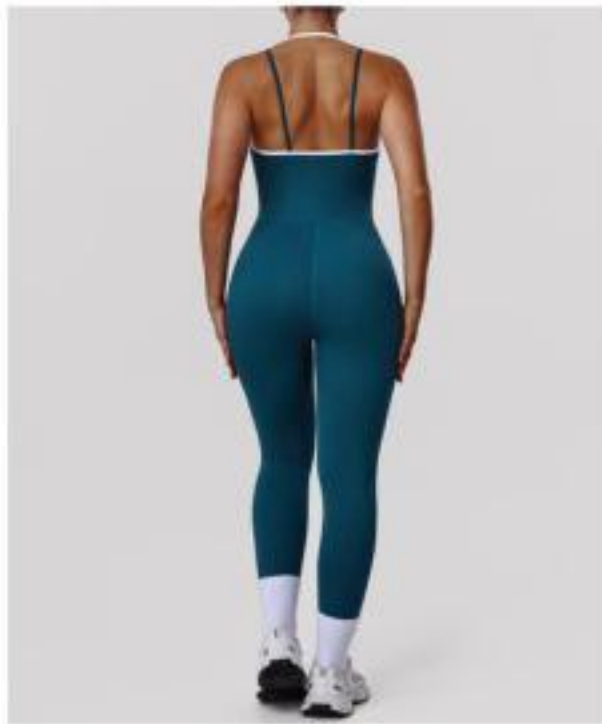

MODEL NO: LD0037# jumpsuit

SIZE: S、 M、 L、 XL

FABRIC/WEIGHT: 75%Polyamide 25%Spandex/230g

Flat size	S	M	L	XL
Length(cm)	119	121.5	124	126.5
Bust(cm)	74	78	82	86
Hip(cm)	80	84	88	92
Inner length(cm)	67.5	69	70.5	72